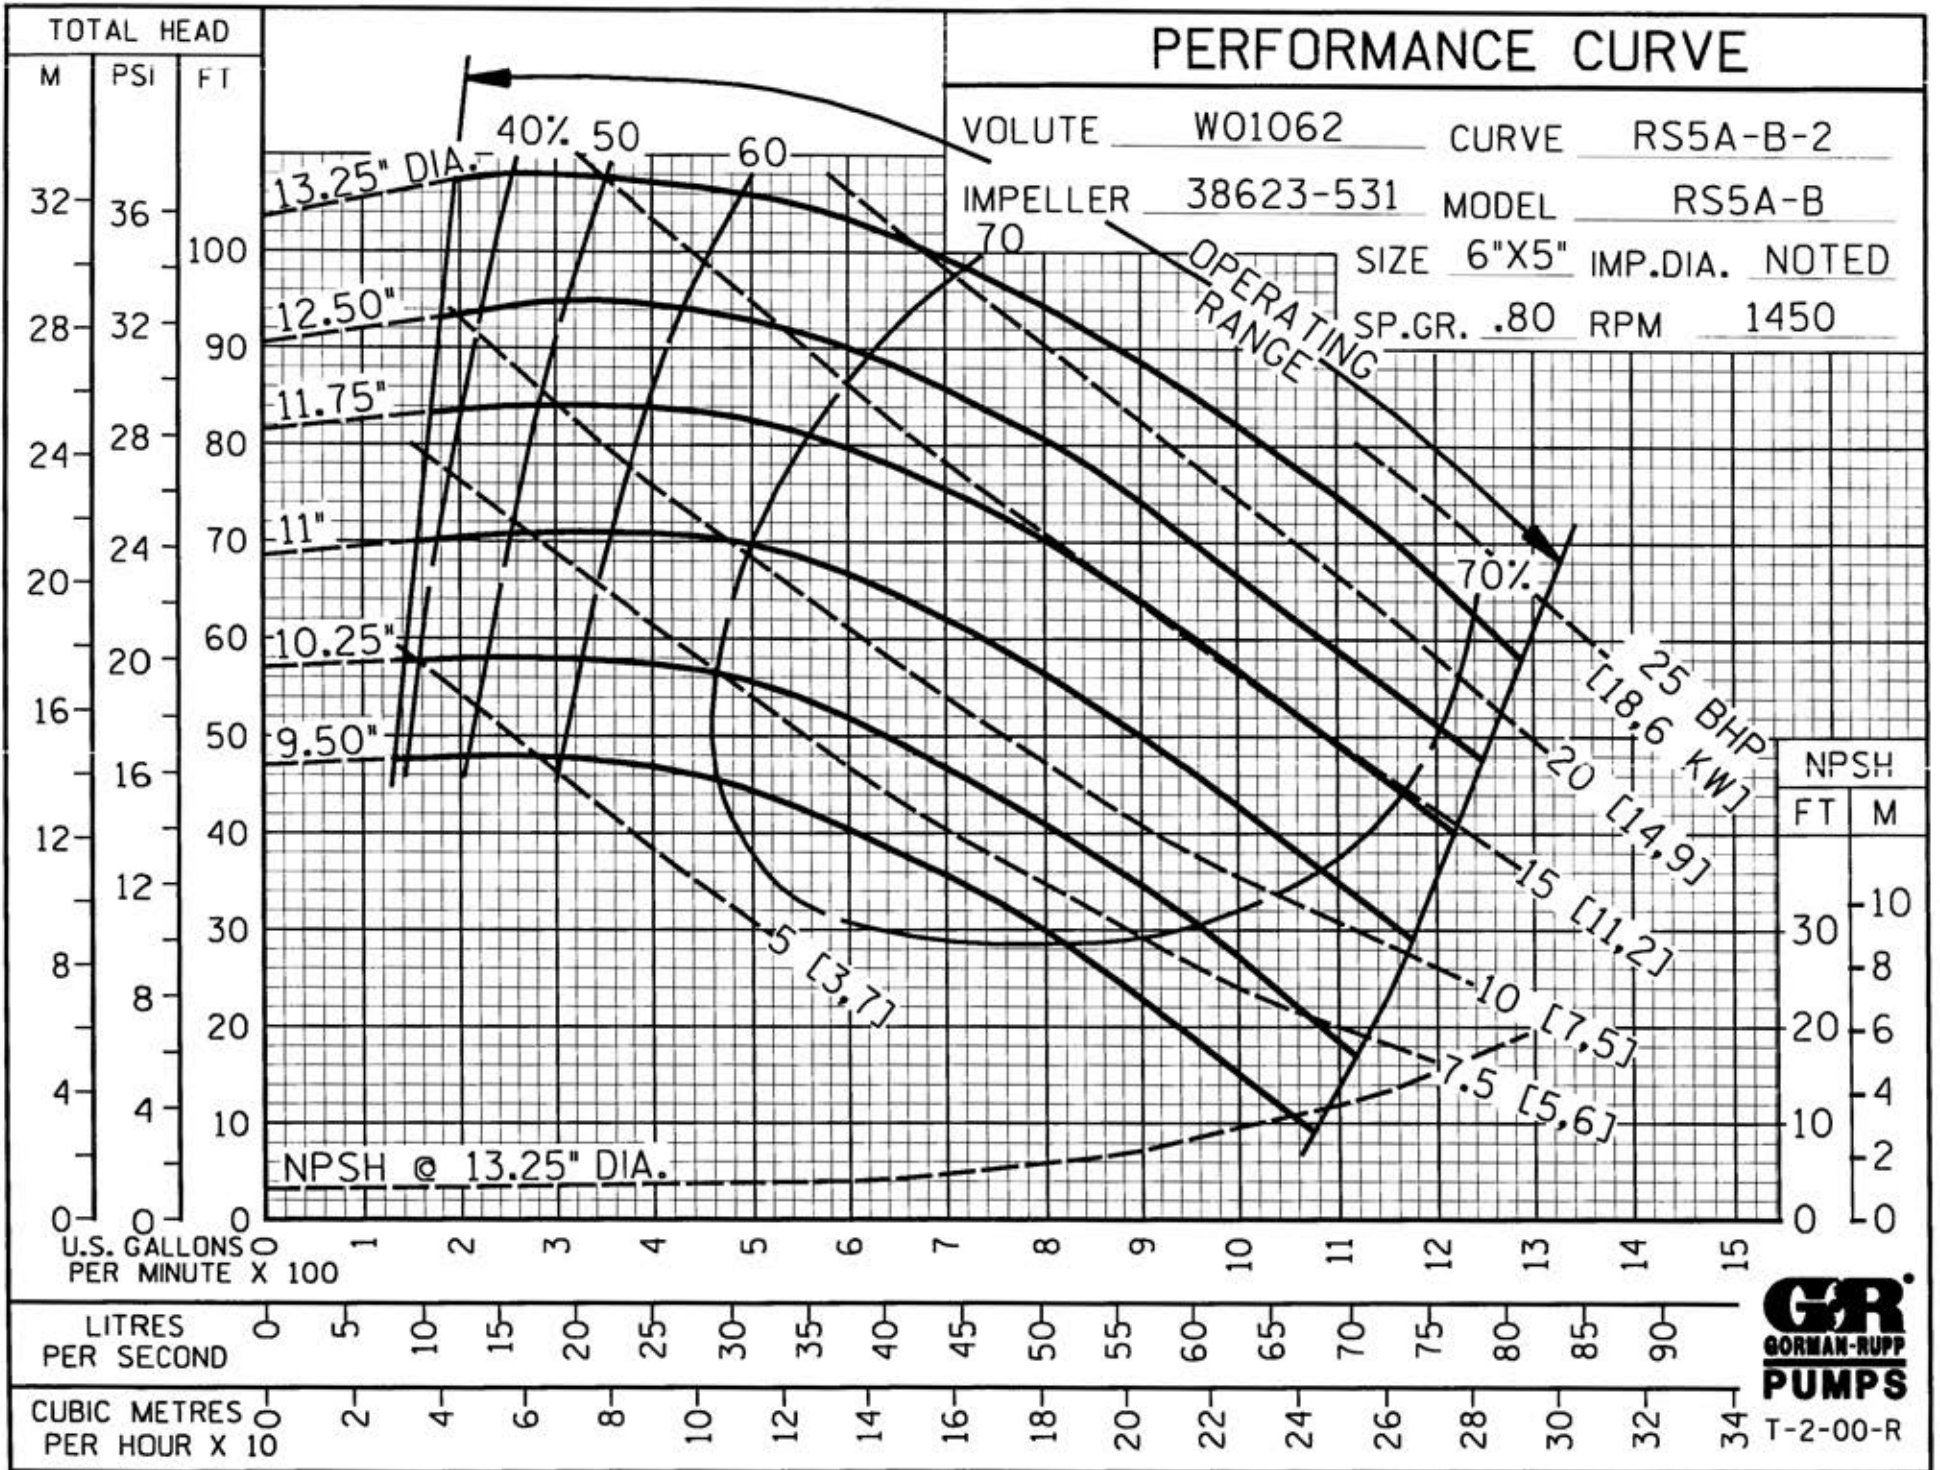

PERFORMANCE CURVE

VOLUTE W01062 CURVE RS5A-B-2
 IMPELLER 38623-531 MODEL RS5A-B
 SIZE 6"X5" IMP.DIA. NOTED
 SP.GR. .80 RPM 1450

FILE NO. r_s5cb.s02

T-2-00-R